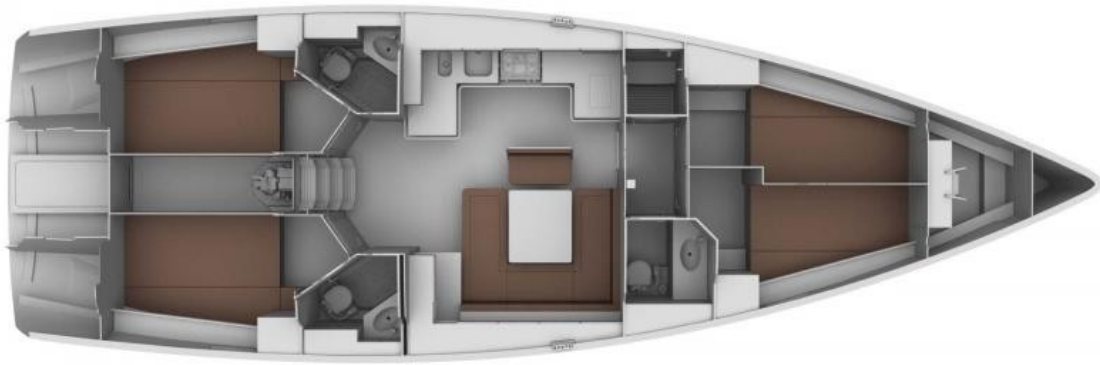

Yacht Charter in SICILY

BAVARIA 45 CRUISER

Year	2010	Wc	3 wc + 1 shower
Model	45 Cruiser	Berths	8
Lenght (m)	14,49	Water (lt)	600
Max beam (m)	4,39	Engine	Volvo 53
Draft (m)	1,87	Fuel (lt)	210
Cabins	4	Fuel consumption	7 Lt/h